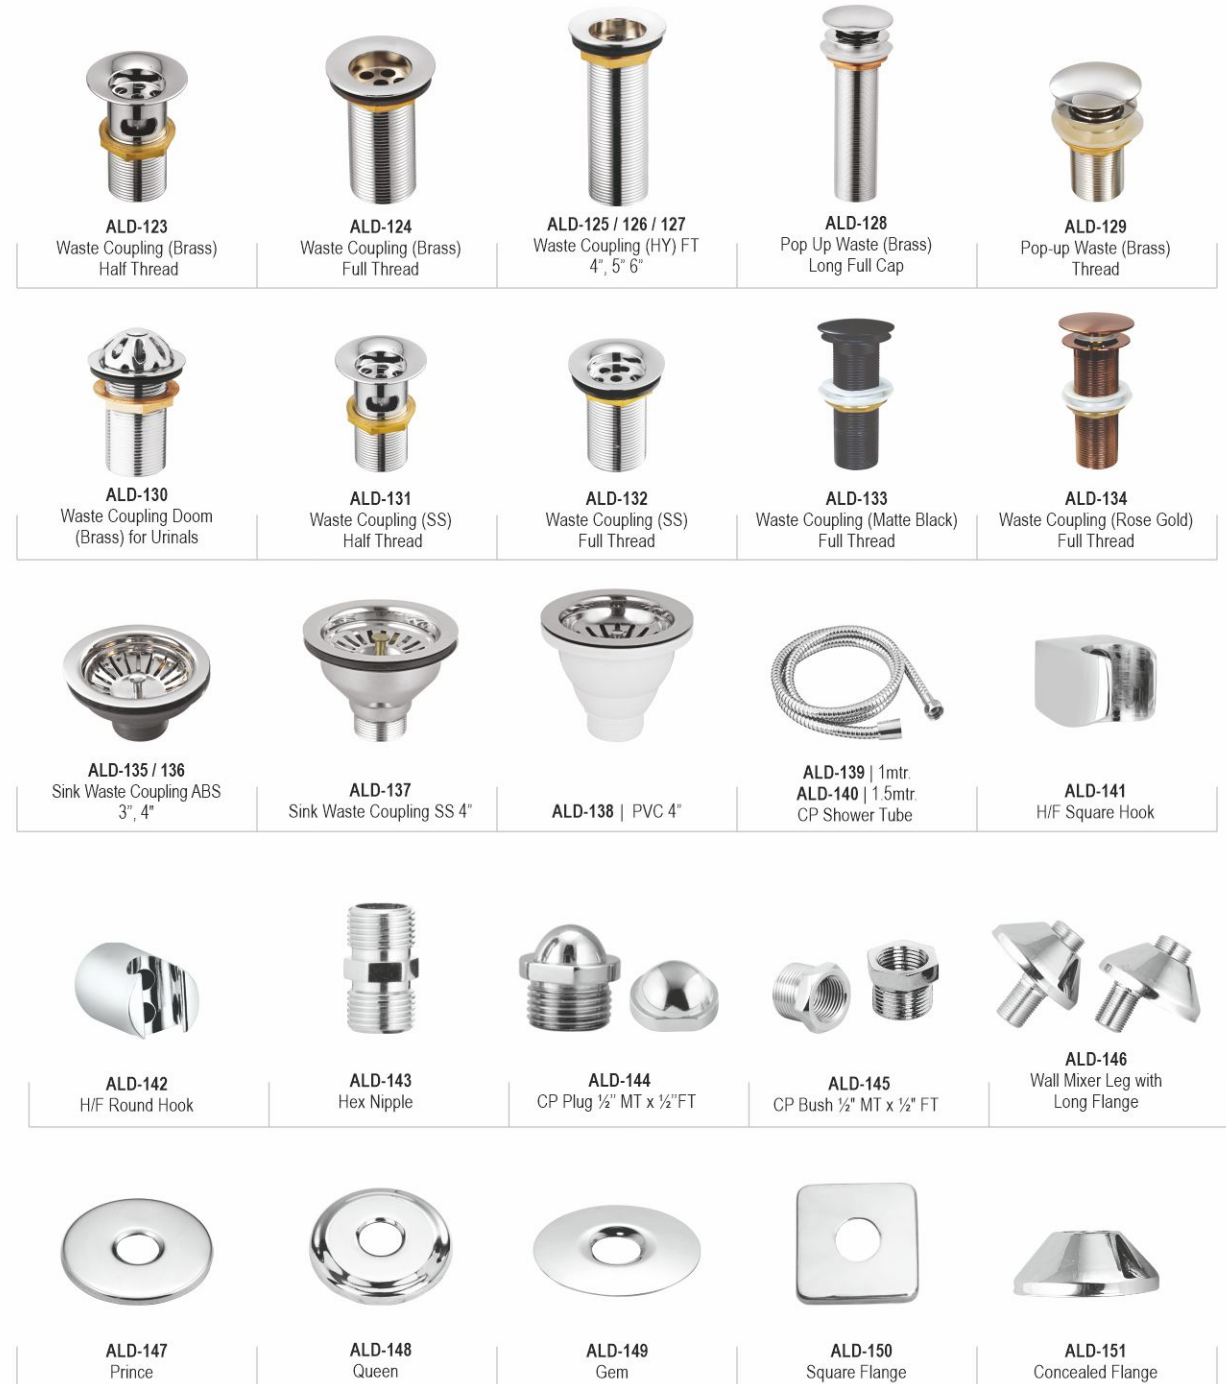

JCS-106
Single Lever Basin Mixer (Gold)

JCS-106B
Single Lever Basin Mixer (Rose Gold)

JCS-103
Single Lever Basin Mixer (Gold)

JCS-103A
Single Lever Basin Mixer (Matte Black)

JCS-103B
Single Lever Basin Mixer (Rose Gold)

JCS-107A
Single Lever Basin Mixer (Matte Black)

JCS-107B
Single Lever Basin Mixer (Rose Gold)

JCS-104A
Single Lever Basin Mixer (Matte Black)

JCS-104B
Single Lever Basin Mixer (Rose Gold)

JCS-108
Single Lever Basin Mixer (Chrome Gold)

JCS-108A
Single Lever Basin Mixer (Matte Black)

EXTENSION NIPPLES

Allieds

ALD-152
SS 304 Straight 1mtr.

ALD-153
SS 304 Multi 1mtr.

ALD-154
SS 304 American 1mtr.

PVC Connection Pipe
ALD-155 | 18"
ALD-156 | 24"