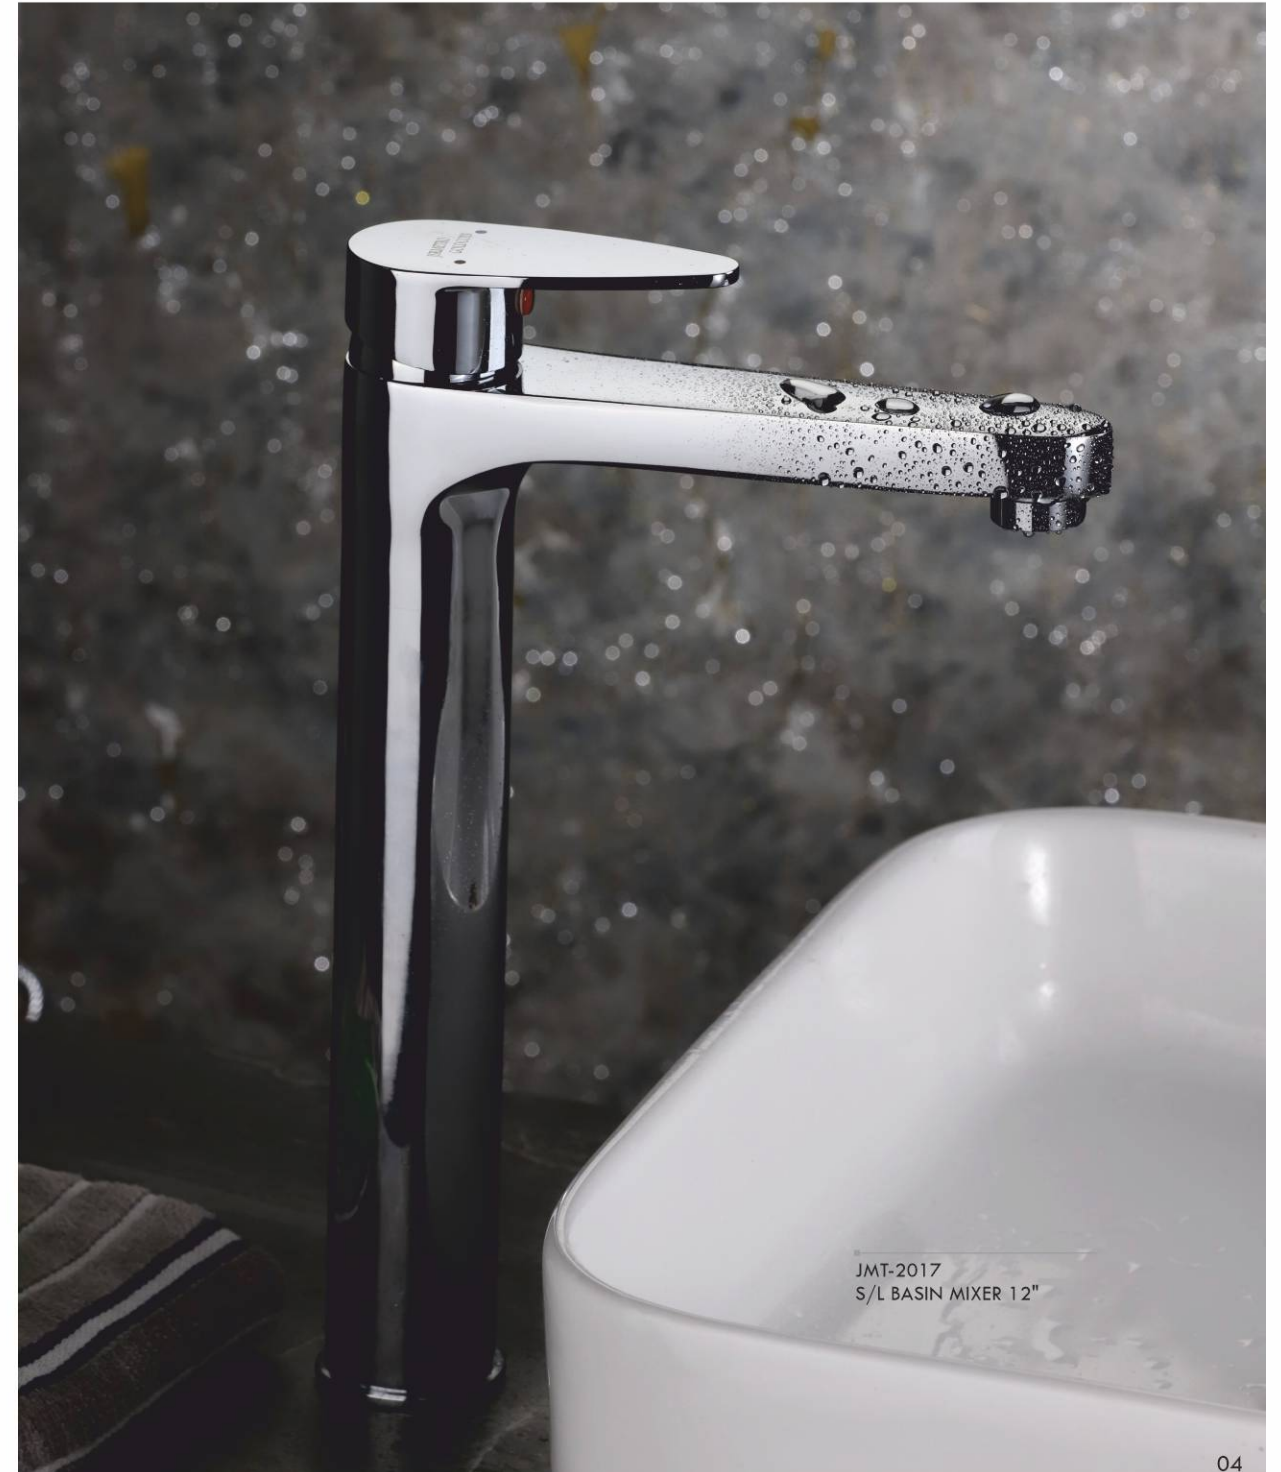

JMT-2019
PILLAR COCK TALL BODY

JMT-2017
S/L BASIN MIXER 12"