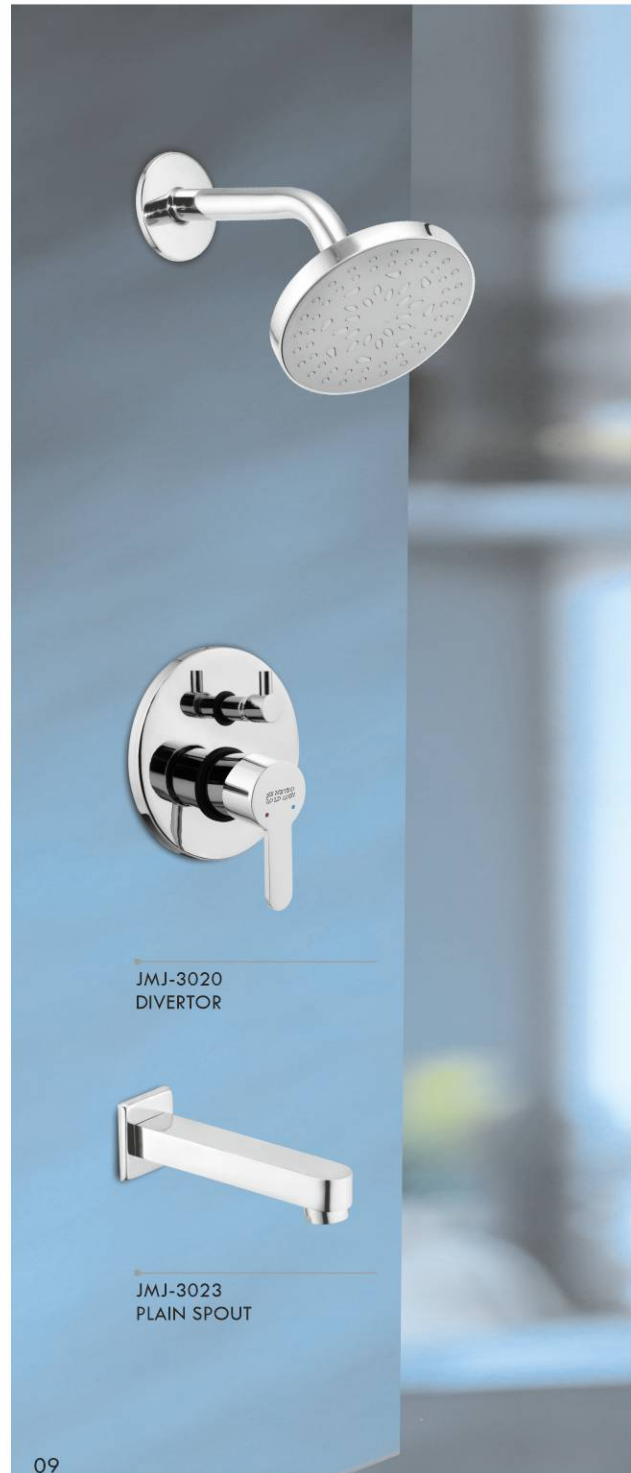

JMJ-3013
CONCEALED STOP COCK

JMJ-3014
WALL MIXER NON TELE.

JMJ-3015
WALL MIXER WITH L-BEND

JMJ-3016
WALL MIXER WITH CLUTCH

JMJ-3017
S/L BASIN MIXER 12"

JMJ-3020
DIVERTOR

JMJ-3023
PLAIN SPOUT

DE-3018
SINGLE LEVER BASIN MIXER

JMJ-3019
PILLAR COCK TALL BODY

JMJ-3021
S/L WALL MOUNTED

JMJ-3022
S/L TABLE MOUNTED

JMJ-3024
TIP TON SPOUT

JMT-4017
S/L BASIN MIXER 12"

JMT-4001
BIB COCK LONG BODY

JMT-4002
BIB COCK

JMT-4003
ANGLE COCK